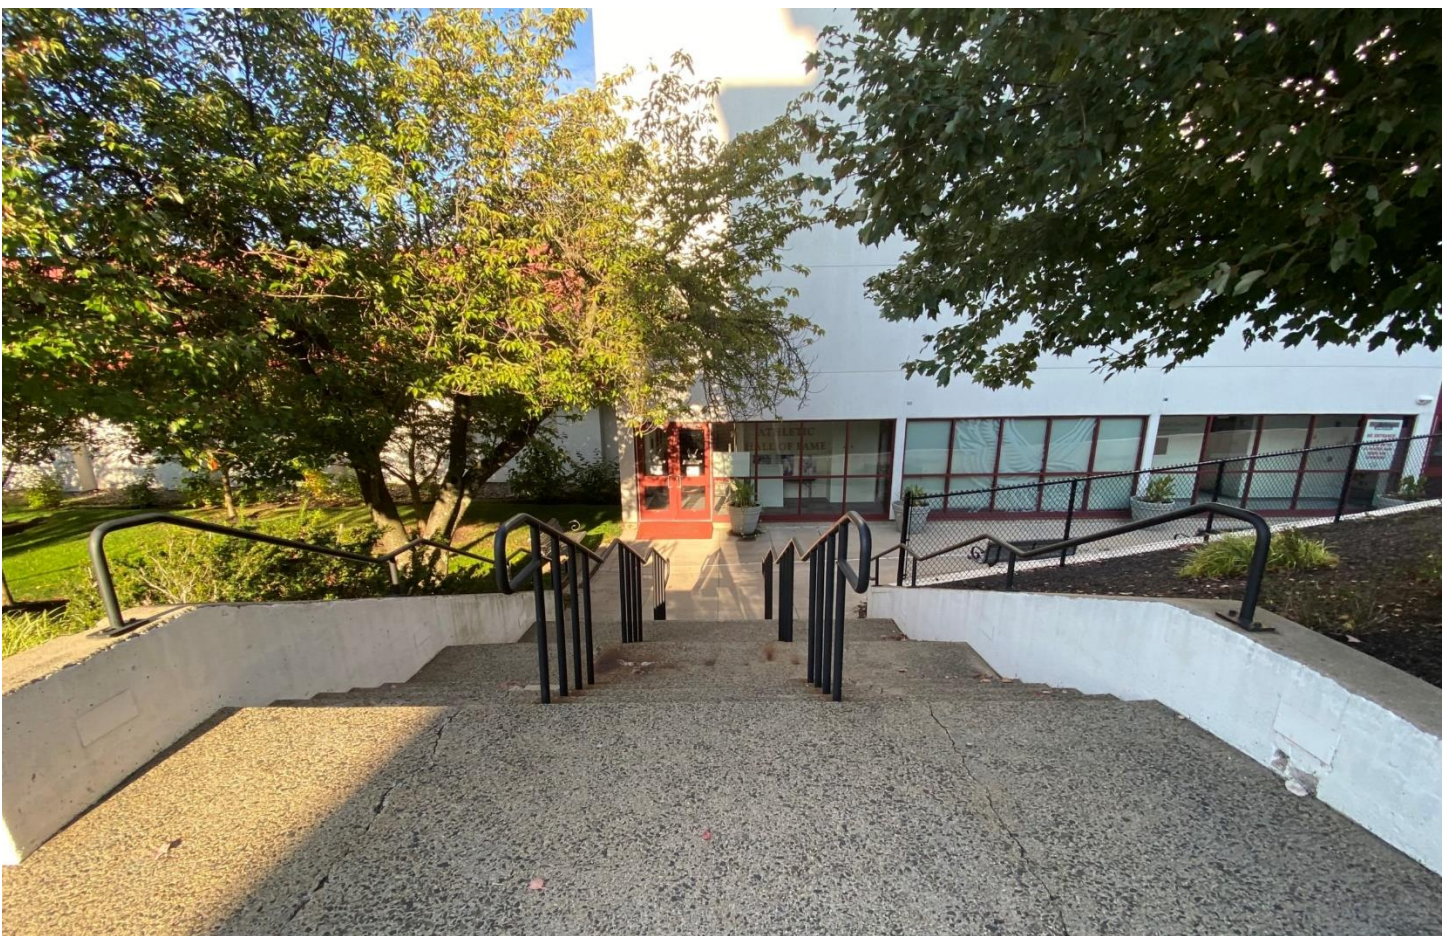

# DIRECTIONS TO PANZER POOL @ MONTCLAIR STATE UNIVERSITY

**GPS Address of School Entrance:** 28 Normal Ave, Montclair, NJ 07043

**Directions:** Off Valley Road, turn onto Normal Ave. Pool is located on College Avenue. Drive past the Panzer Athletic Center until you arrive at the parking garage. Walk over to the Panzer Athletic Center and find the pool entrance (see pictures below).

**Parking:** All spots on campus are permit parking. Please plan on parking in the garage. See map for location.

Panzer Athletic Center – Green arrow marks the pool entrance.

Panzer Pool Entrance is down the steps.

Pool entrance is on the left.

*For Special Officials Meetings: Hall of Fame Conference room is just inside glass doors on the right.*

*For Team Fittings: Metro Swim Shop sets-up at the bottom of the steps seen in picture above.*